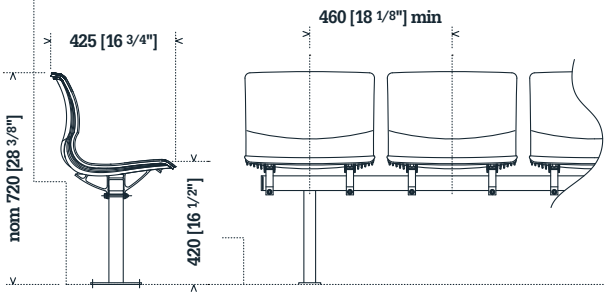

Matrix Features	Plaza	Bare	Upholstered
Advanced ergonomic profile for enduring comfort	•	•	•
Gravity tilt seat – silent and reliable, with zero maintenance		•	•
Seat pivot mechanism fully enclosed, ensuring safety		•	•
Full width seat	•	•	•
Tread, riser and removable mounting systems	•	•	•
Individually mounted enabling perfect aisle alignment and uniform seat centres		•	•
Completely non-ferrous construction eliminates any chance of corrosion		•	•
Cantilevered armrest provides for maximum seating area between chairs		•	•
Closed cell neoprene seat and back cushions resist water penetration			•
Extended length seat cushion			•
Seat number in easy to read location at front edge of seat		•	•
Quickly installed	•	•	•
Designed to exceed ASTM and En 12727 standards	•	•	•

Matrix™

Matrix Plaza

Matrix Plaza is an ergonomically designed bucket style seating solution that provides exceptional patron comfort and offers easy egress along rows while maintaining maximum seating numbers.

The robust, heavily ribbed shell can be mounted at various seat centres from 450mm [17 1/2"] on a beam system fixed to treads, risers or on top of risers. Seat and row identification is available for easy audience management.