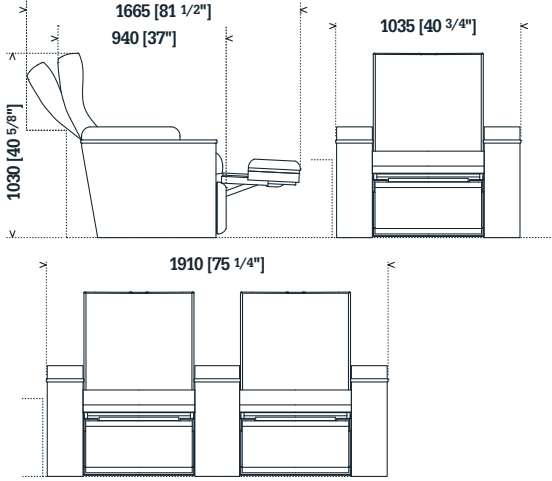

Odeon Grande Full Recliner

The proportions of Odeon Grande Full Recliner provide patrons with the largest seating dimensions available.

Individual electronic controls allow the patron infinite positioning of the backrest and leg extensions for the ultimate cinema experience. Soft overlay foam makes this stylish and expansive chair immediately impressive, while the individually moulded and ergonomically contoured core provides long term patron comfort.