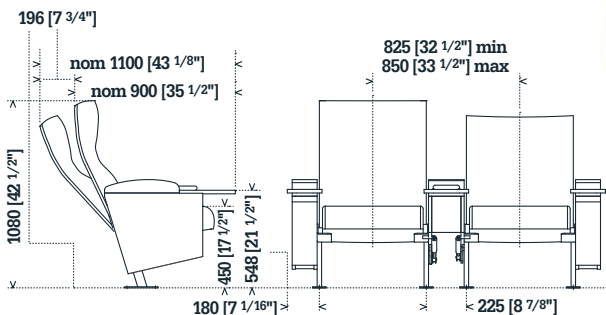

Odeon Grande Reclining Backrest

An exceptionally stylish full recliner with padded club armrests and back and leg adjustment options, the Odeon Grande Reclining Backrest offers the utmost comfort in executive style seating.

This beautiful seat offers all the luxury and style of Odeon Grande Fixed with the added benefit of an easily accessible smooth reclining mechanism to further increase patron comfort. Stylish table and cup holder combinations are also available.