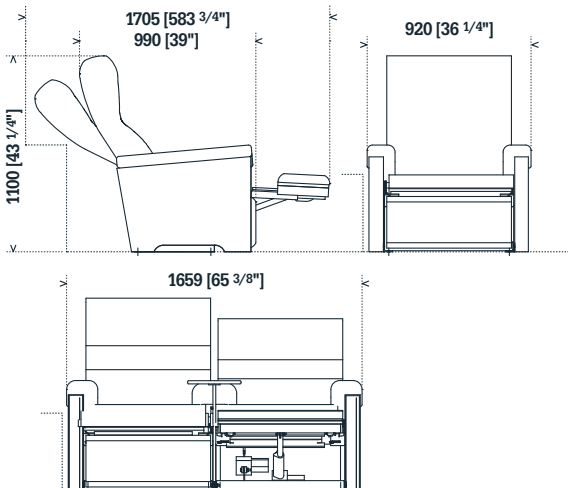

Odeon Grande (Traditional) Full Recliner

When the time honoured look of the home-style recliner is desired, a traditional version of Odeon Grande Full Recliner is available.

Large intermediate tables or smaller individual tables at the ends of a settee are available in numerous shapes and finishes, as are the many other standard Full Recliner options.